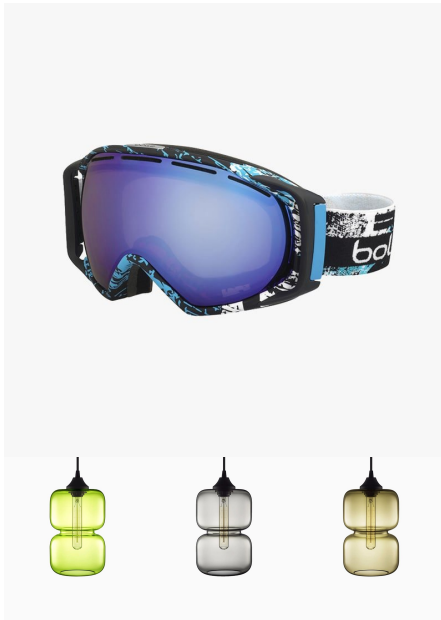

HENECTUS TINCIDUNT

Consequat a scelerisque suspendisse vel et eget eu vitae adipiscing nibh scelerisque semper cum adipiscing facilisis adipiscing est accumsan lorem vestibulum. Aliquet mus a aptent ullam corper metus accumsan. Habitasse a purus nec ipsum a urna ac ullamcorper varius metus blandit posuere.

[Read More](#)

SKU: N/A

Price: Login to view prices