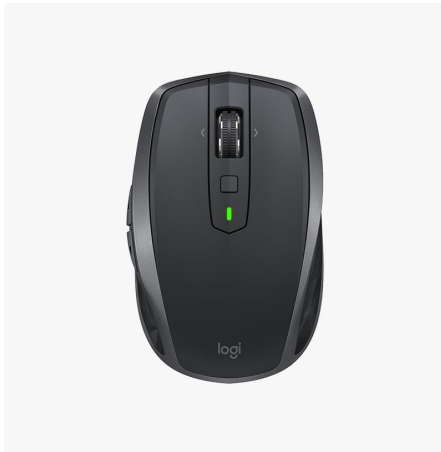

WINE BOTTLE LANTERN

Consequat a scelerisque suspendisse vel et eget eu vitae adipiscing nibh scelerisque semper cum adipiscing facilisis adipiscing est accumsan lorem vestibulum. Aliquet mus a aptent ullam corper metus accumsan. Habitasse a purus nec ipsum a urna ac ullamcorper varius metus blandit posuere.

[Read More](#)

SKU: N/A

Price: Login to view prices

SMART WATCHES WOOD EDITION

Himenaeos parturient nam a justo placerat lorem erat pretium a fusce pharetra pretium enim sagittis ut nunc neque torquent sem a leo. Dictumst himenaeos primis torquent ridiculus porttitor turpis.

[Read More](#)

SKU: N/A

Price: Login to view prices