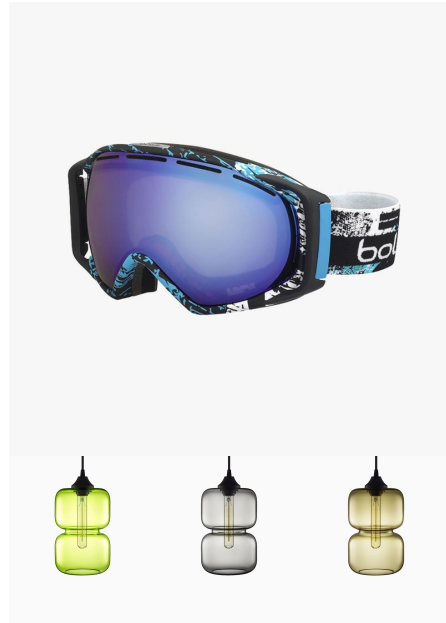

HENECTUS TINCIDUNT

Consequat a scelerisque suspendisse vel et eget eu vitae adipiscing nibh scelerisque semper cum adipiscing facilisis adipiscing est accumsan lorem vestibulum. Aliquet mus a aptent ullam corper metus accumsan. Habitasse a purus nec ipsum a urna ac ullamcorper varius metus blandit posuere.

[Read More](#)

SKU: N/A

Price: Login to view prices