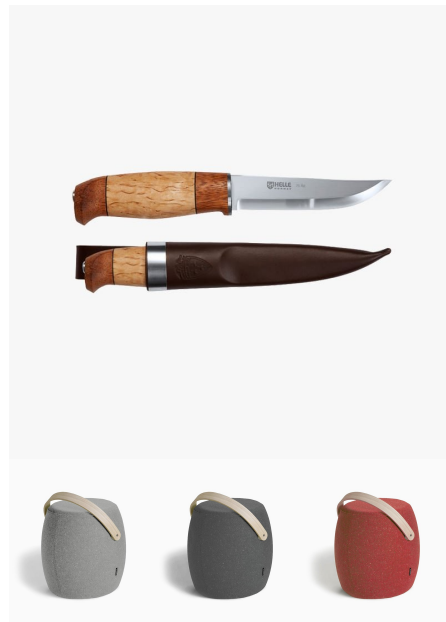

ORNARE AUCTOR

Consequat a scelerisque suspendisse vel et eget eu vitae adipiscing nibh scelerisque semper cum adipiscing facilisis adipiscing est accumsan lorem vestibulum. Aliquet mus a aptent ullam corper metus accumsan. Habitasse a purus nec ipsum a urna ac ullamcorper varius metus blandit posuere.

[Read More](#)

SKU: N/A

Price: Login to view prices